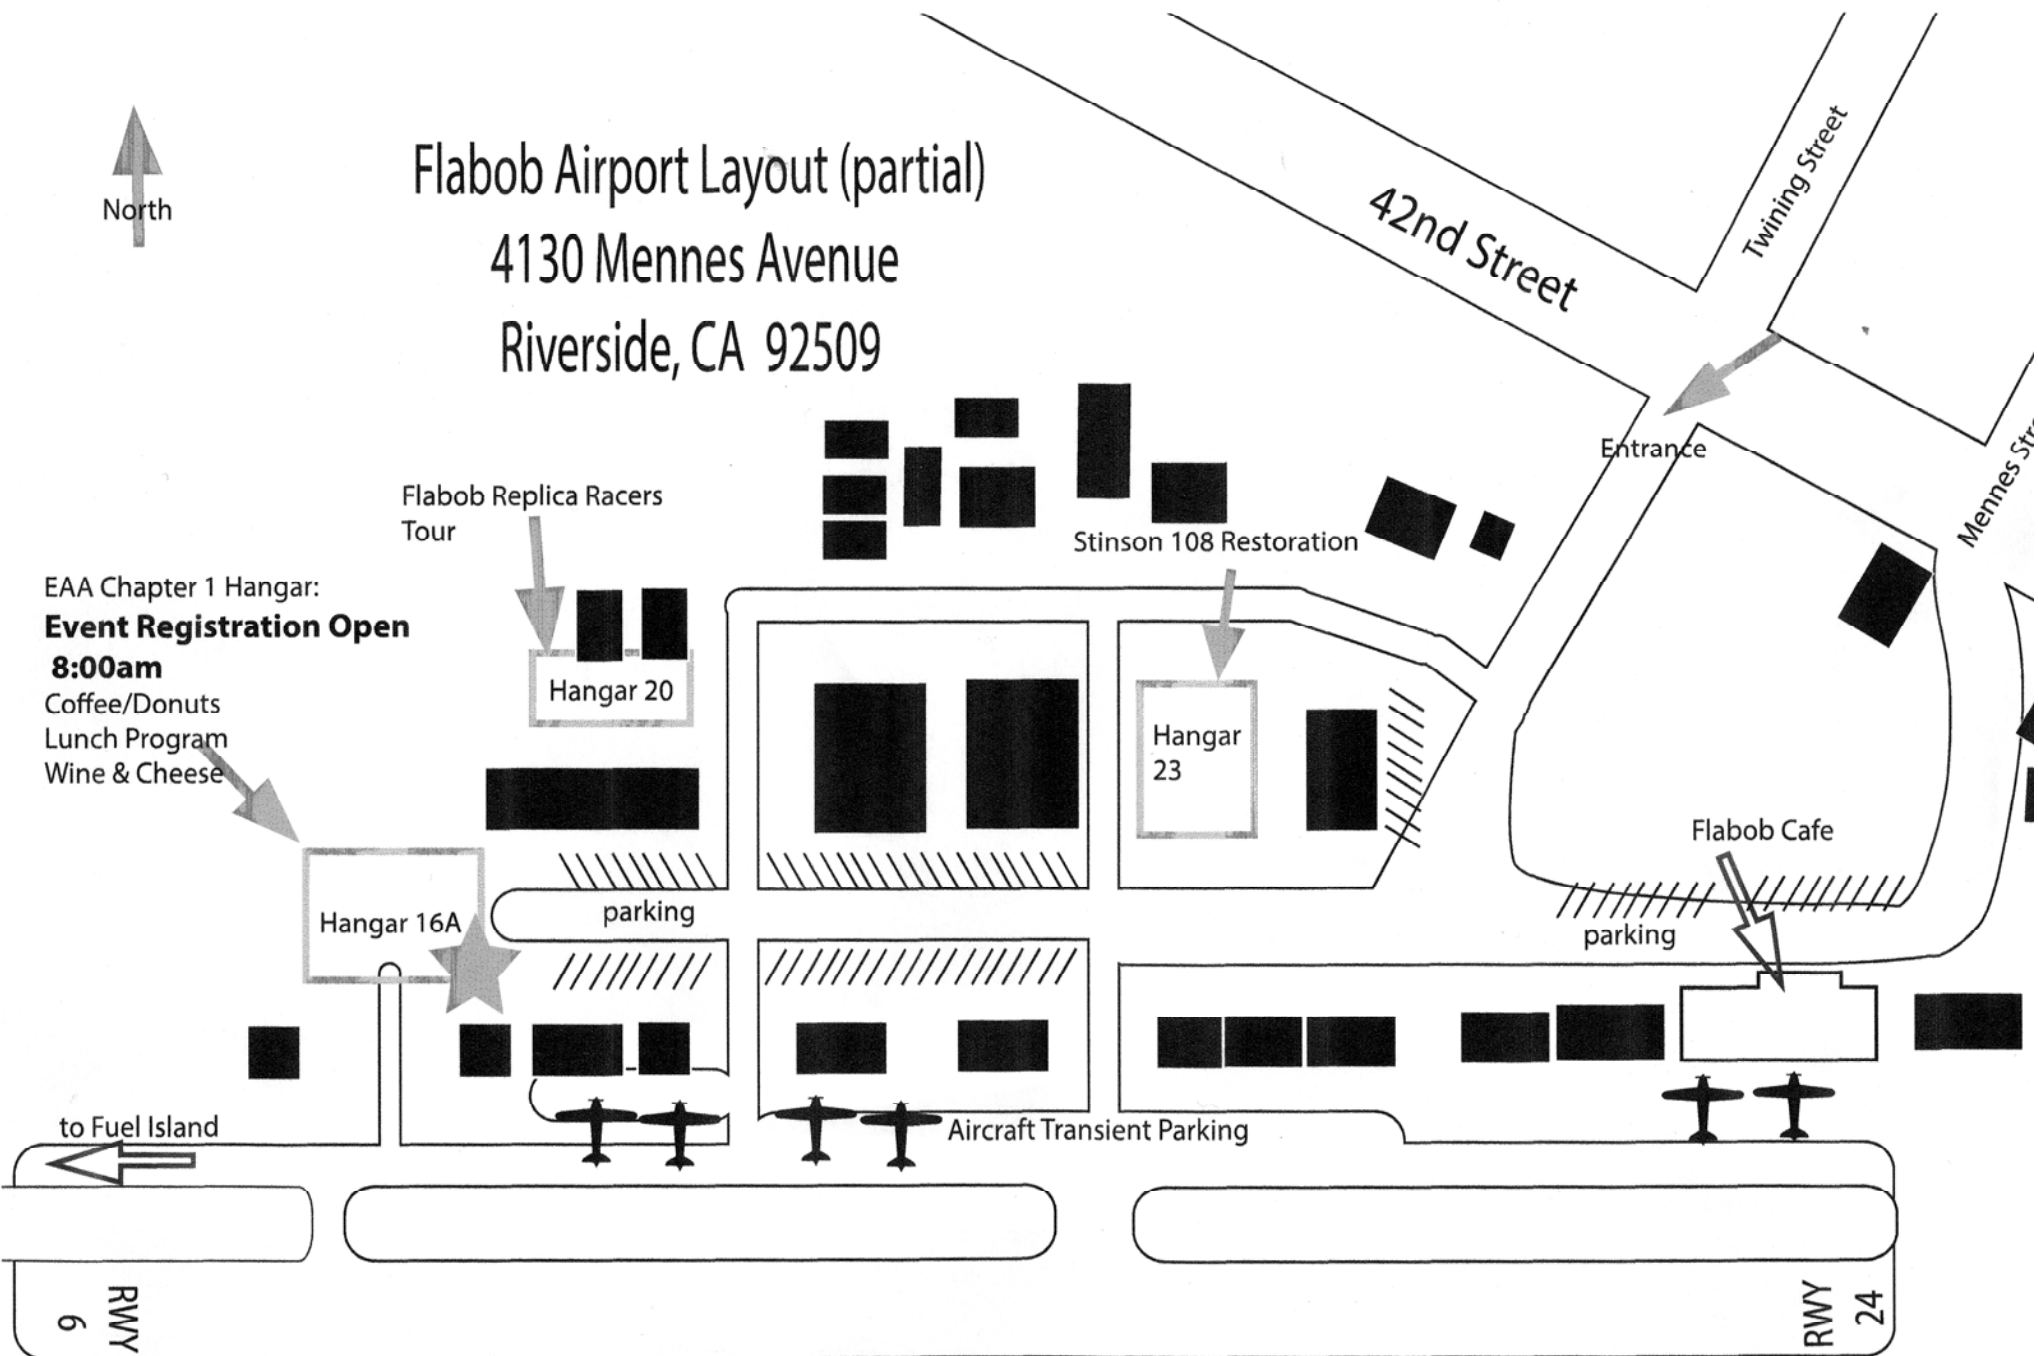

Flabob Airport Layout (partial)

4130 Mennes Avenue
Riverside, CA 92509

Flabob Fly-in Contact: Don Newman 951-719-7146 **ISC Contact:** Wayne Donaldson: 916-532-8004 **Event Registration at:** www.aahs-online.org