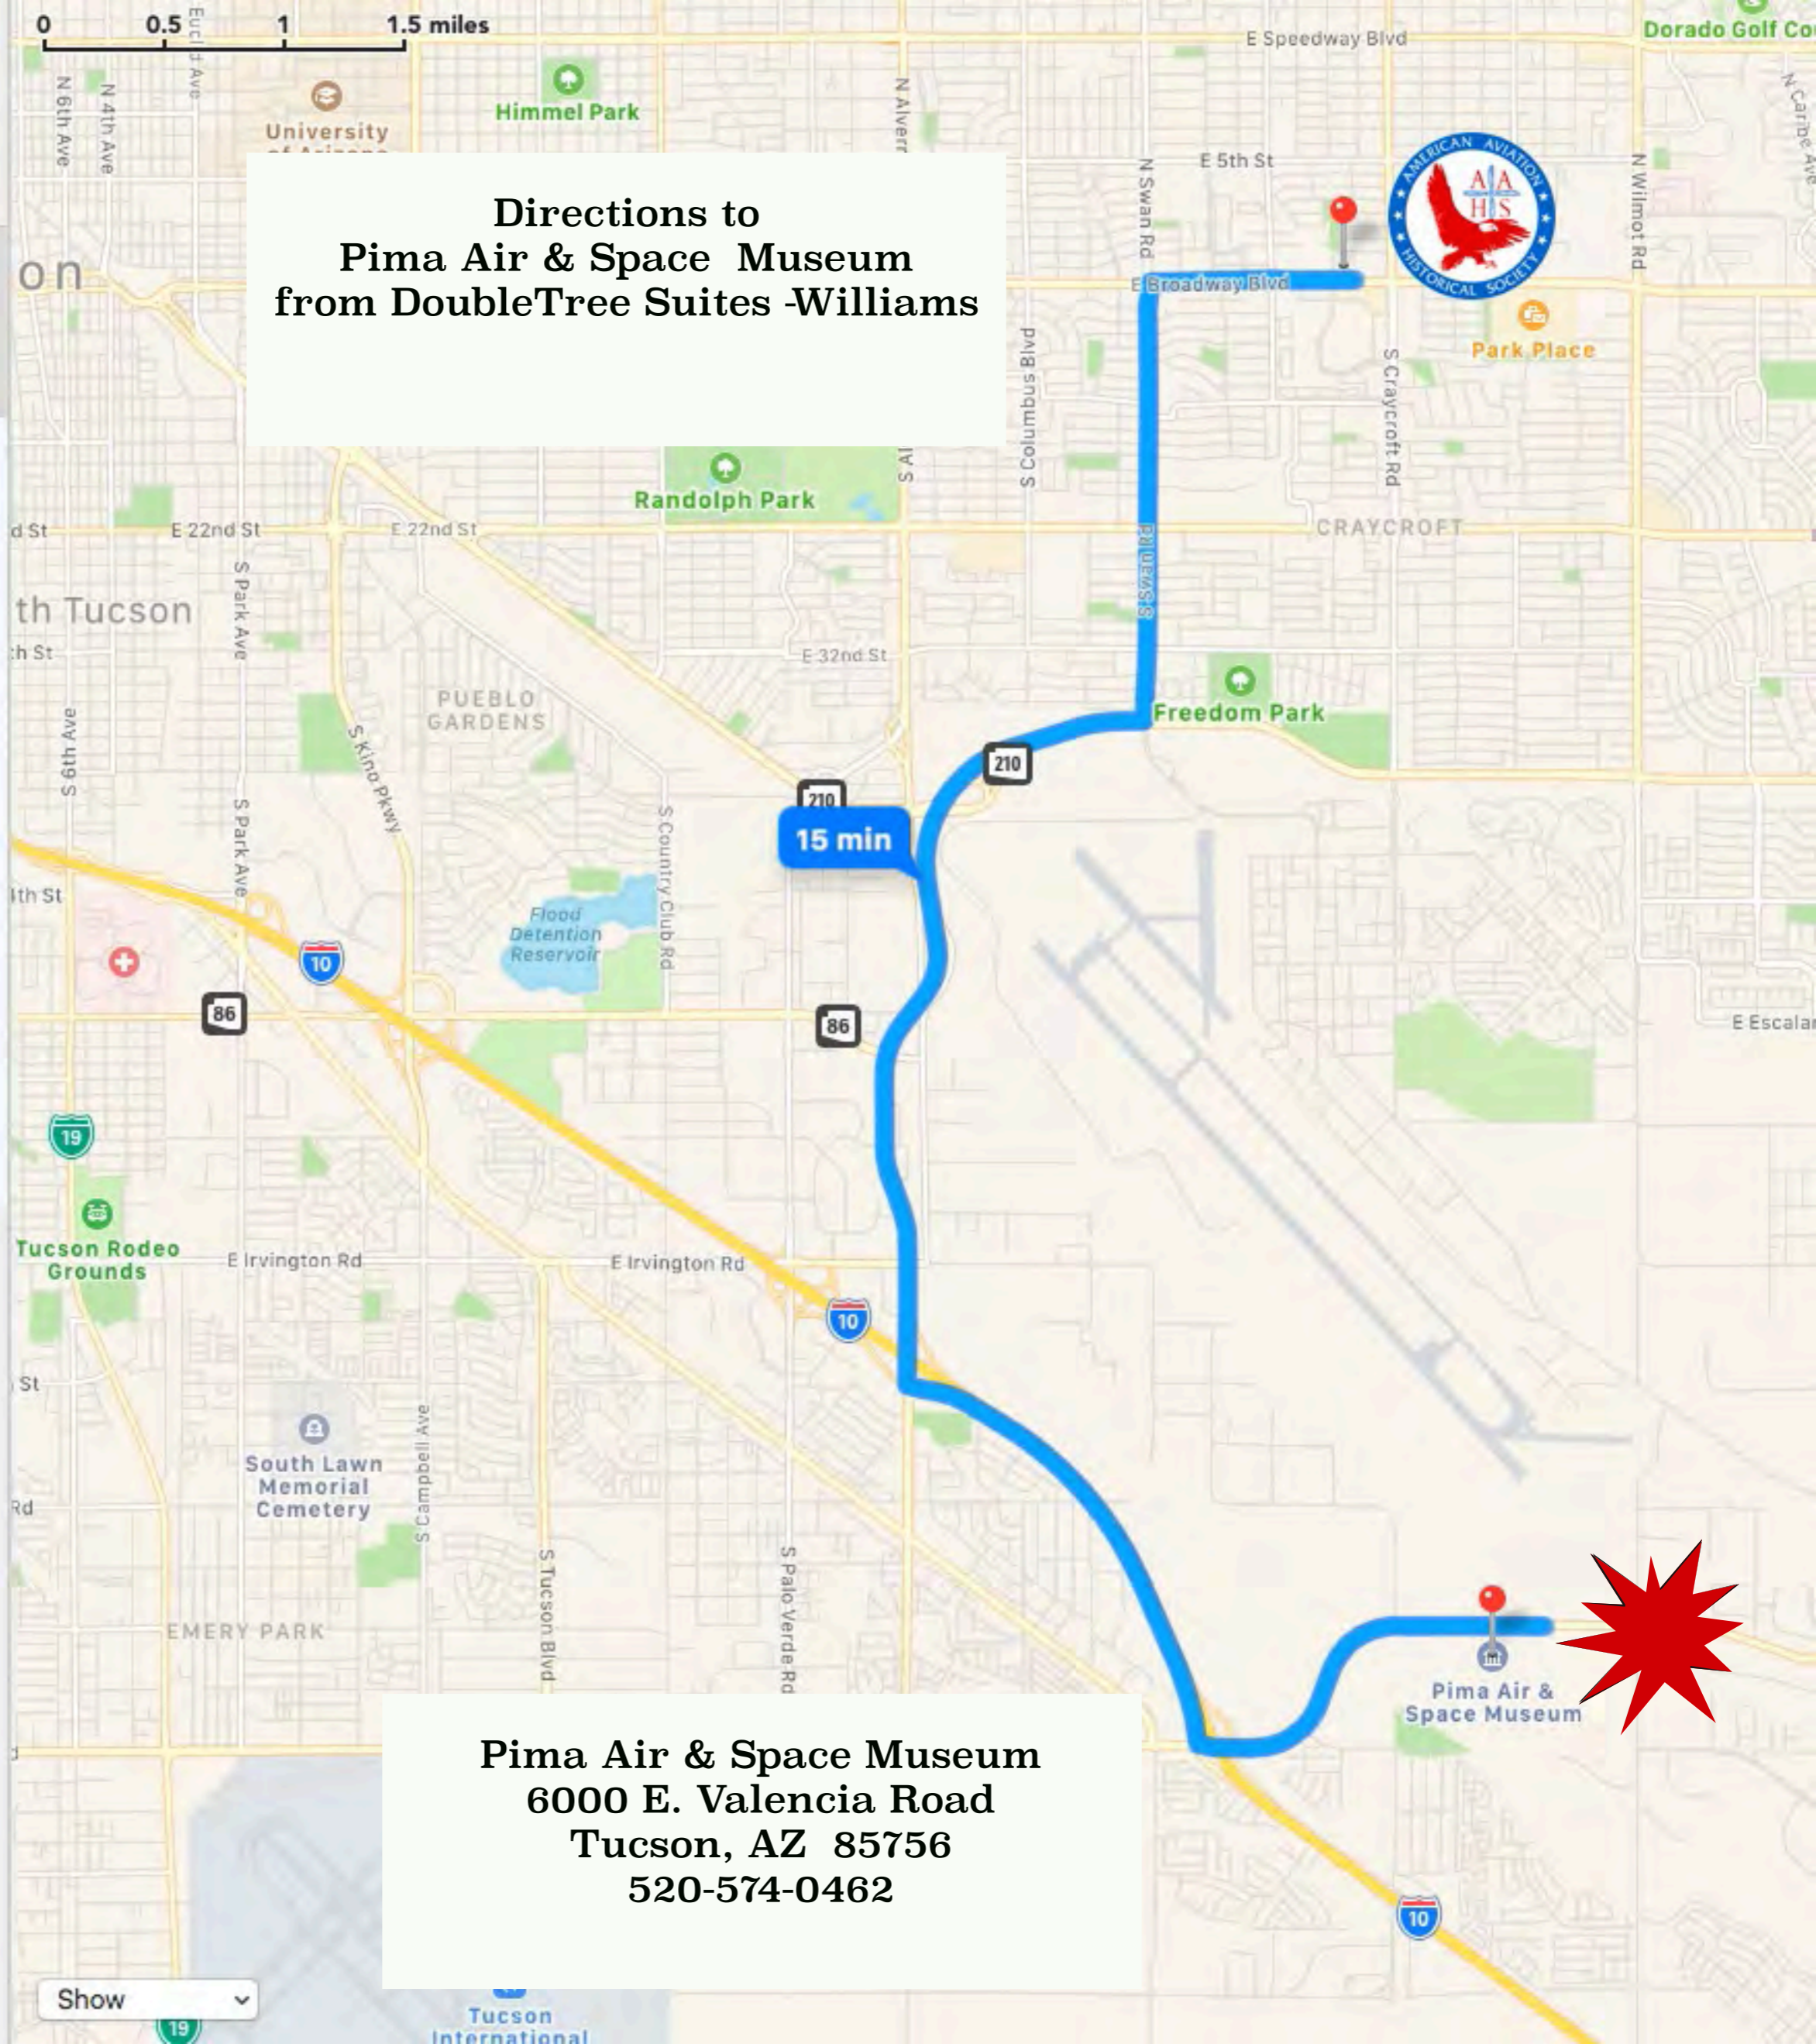

Start: DoubleTree Suites by Hilton

End: Pima Air & Space Museum

Drive Walk Transit

15 min
9.8 mi · S Swan Rd
Fastest route

- **DoubleTree Suites by Hilton Tucson - Williams Center**
- **0.9 miles**
  Turn left onto S Swan Rd
- **1.8 miles**
  Turn right onto E Golf Links Rd
- **3.4 miles**
  Turn left to merge onto I-10 E toward El Paso
- **1.7 miles**
  Take exit 267 onto Valencia Rd
- **0.3 miles**
  Turn left onto E Valencia Rd
- **1.7 miles**
  Arrive at the destination
- **Pima Air & Space Museum**

Directions to Pima Air & Space Museum from DoubleTree Suites -Williams

Pima Air & Space Museum
6000 E. Valencia Road
Tucson, AZ 85756
520-574-0462

Show