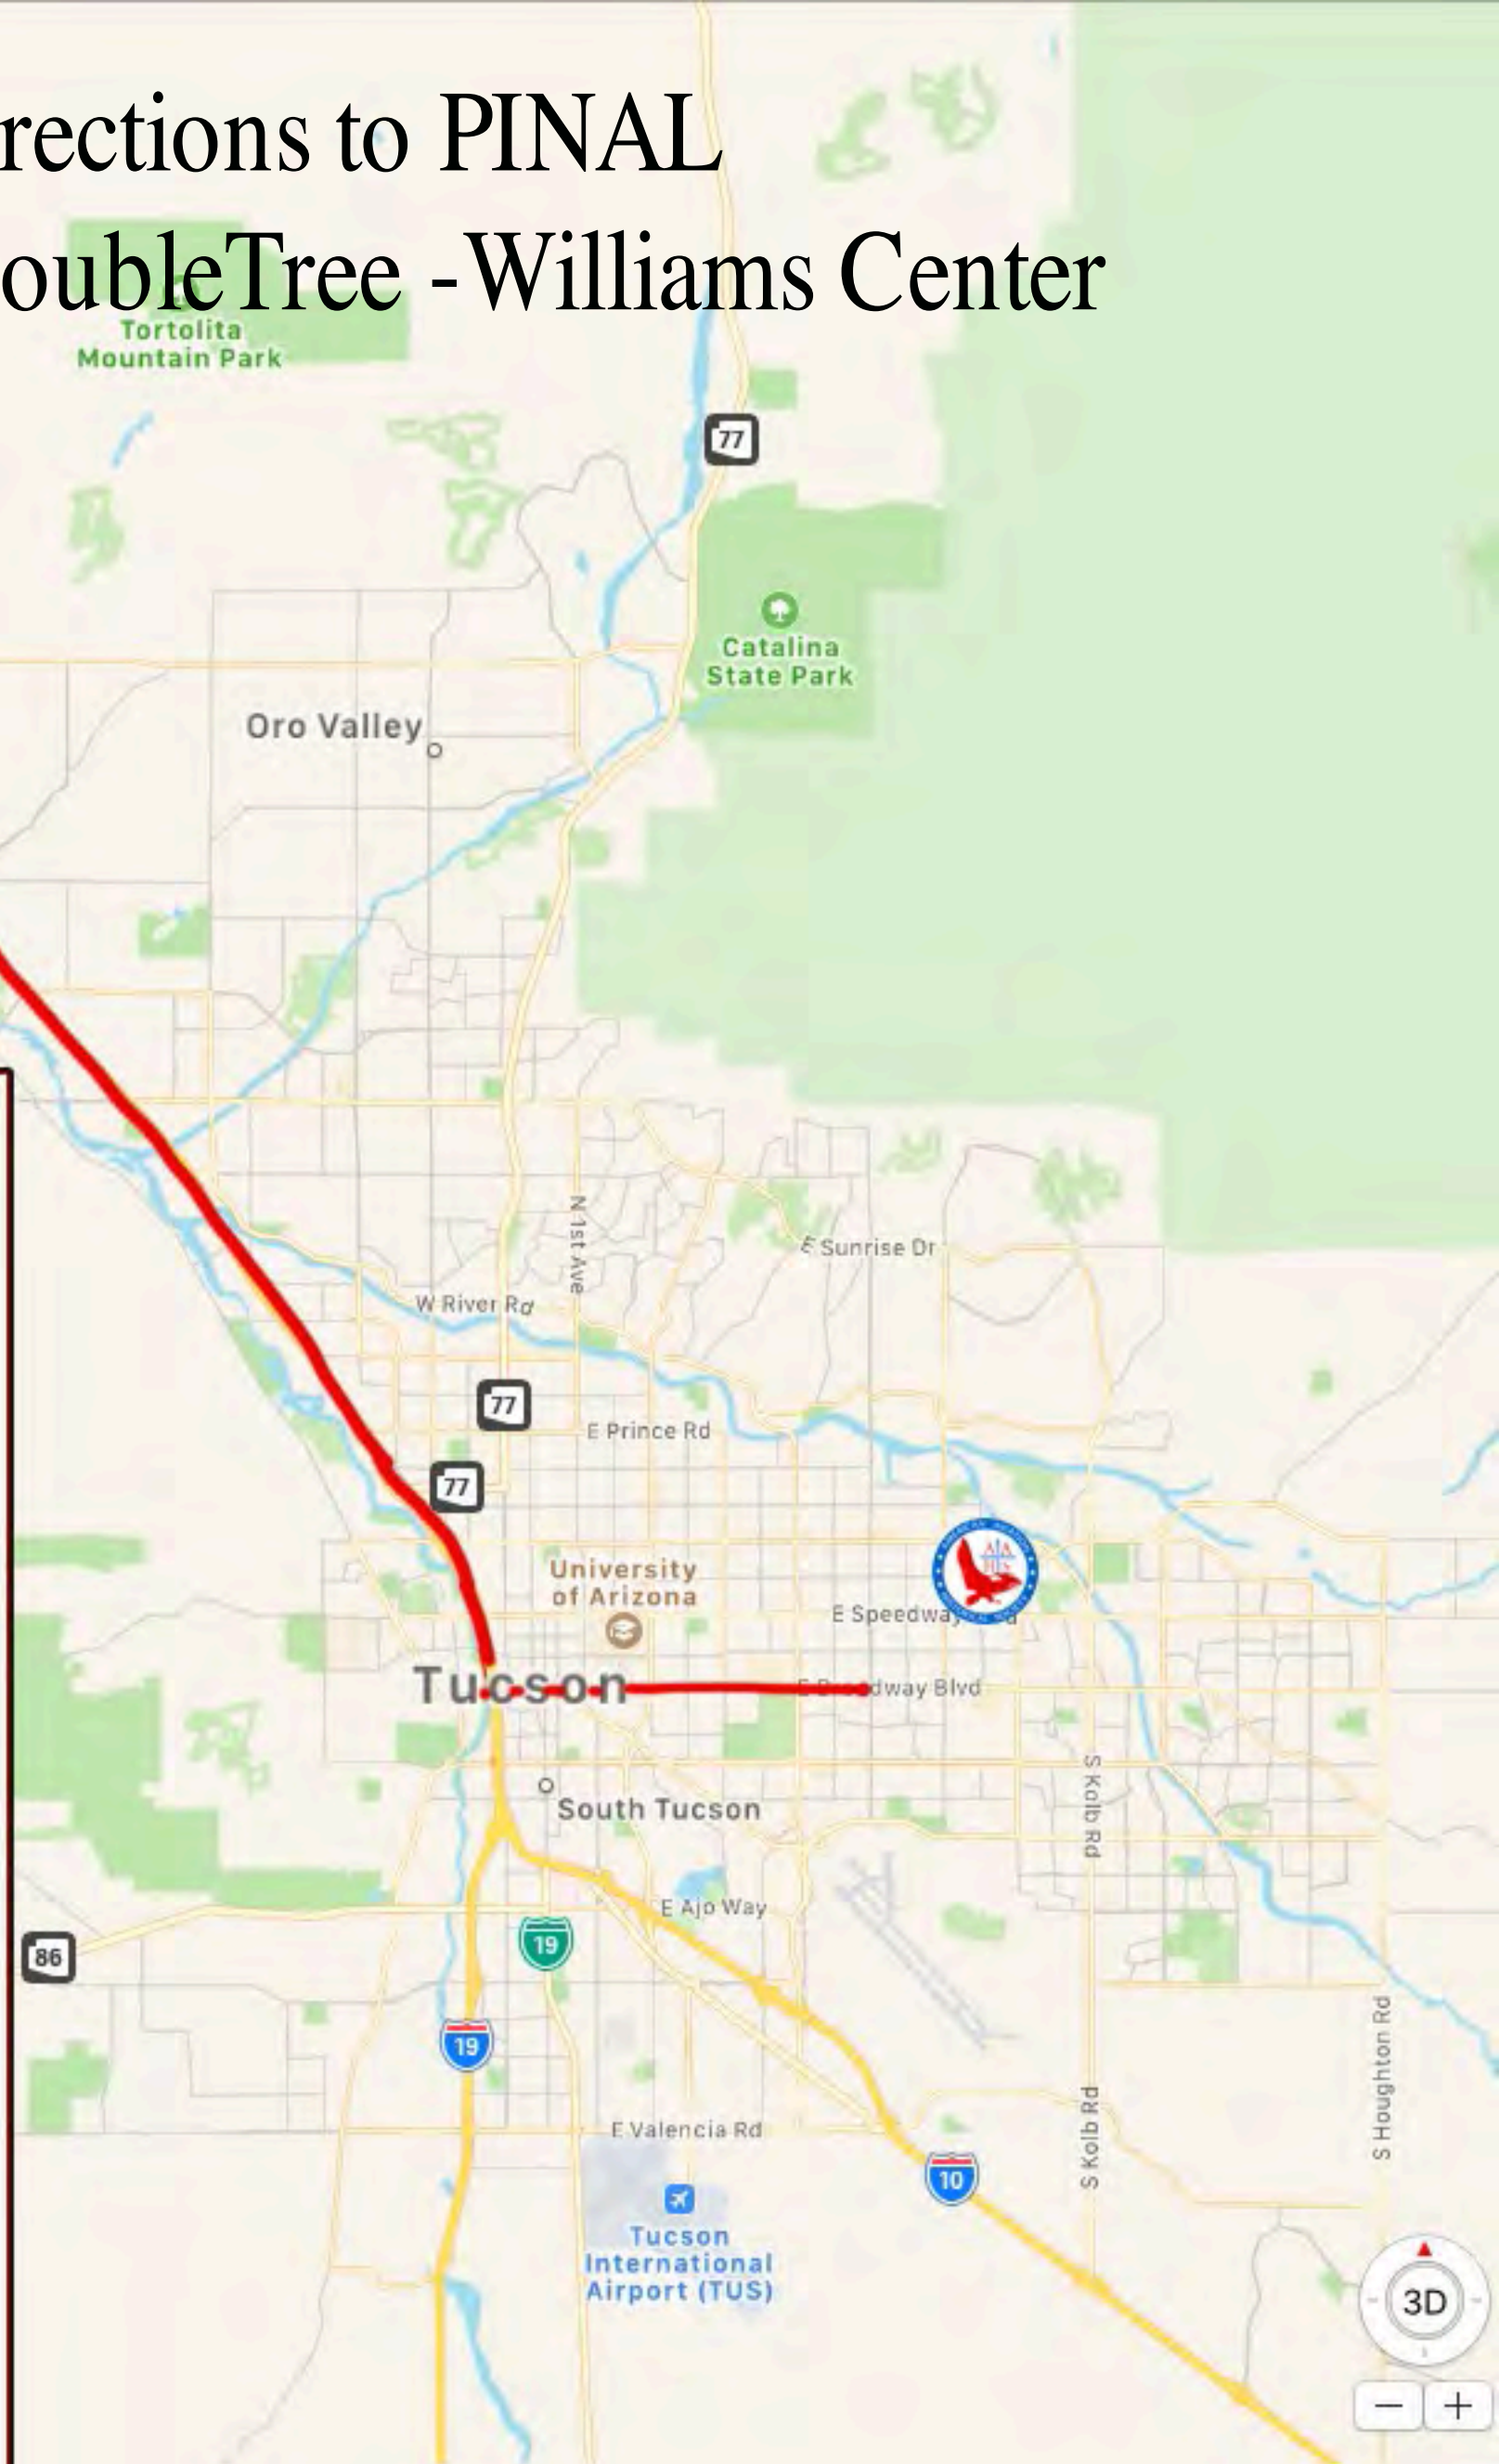

Start: DoubleTree Suites by Hilton

End: Pima Air & Space Museum

Drive Walk Transit

15 min
9.8 mi · S Swan Rd
Fastest route

- DoubleTree Suites by Hilton Tucson - Williams Center**
- 0.9 miles**
Turn left onto S Swan Rd
- 1.8 miles**
Turn right onto E Golf Links Rd
- 3.4 miles**
Turn left to merge onto I-10 E toward El Paso
- 1.7 miles**
Take exit 267 onto Valencia Rd
- 0.3 miles**
Turn left onto E Valencia Rd
- 1.7 miles**
Arrive at the destination
- Pima Air & Space Museum**

PINAL

24641 E Pinal Air Park Rd
Marana, AZ 85653

From Tucson International to PINAL AIRPARK:

- Exit airport on S. Tucson Blvd. Going NORTH
- Make a RIGHT onto E. VALENCIA Rd., head east
- Cross over I 10 FWY and turn LEFT (north) on I-10 fwy
- Go approx 26 miles to exit 236 toward Marana Road
- Make LEFT onto N. Sandario Road toward Marana
- Turn RIGHT onto W. Marana Road
- Turn RIGHT onto N. Trico Road
- Turn LEFT onto E. Pinal Airpark Road
- Look for AAHS EVENT SIGNS

- Follow signs from PINAL Airpark to I-10 FWY E SOUTH
- Take I-10 FWY E to exit 258 toward Congress Street
- Turn LEFT onto W. Congress St toward Broadway (under freeway, toward Convention Center)
- Go approx. 6 miles- hotel will be ON YOUR LEFT
- Do u-turn at Craycroft to enter hotel parking area

- DoubleTree Suites by Hilton Hotel Tucson - Williams Center
- 1.9 miles Turn left onto S Alvernon Way
- 1.0 miles Turn right onto E 22nd St
- 3.2 miles Turn left onto S 4th Ave
- 0.5 miles The destination is on your right
- Guillermo's Double L Restaurant