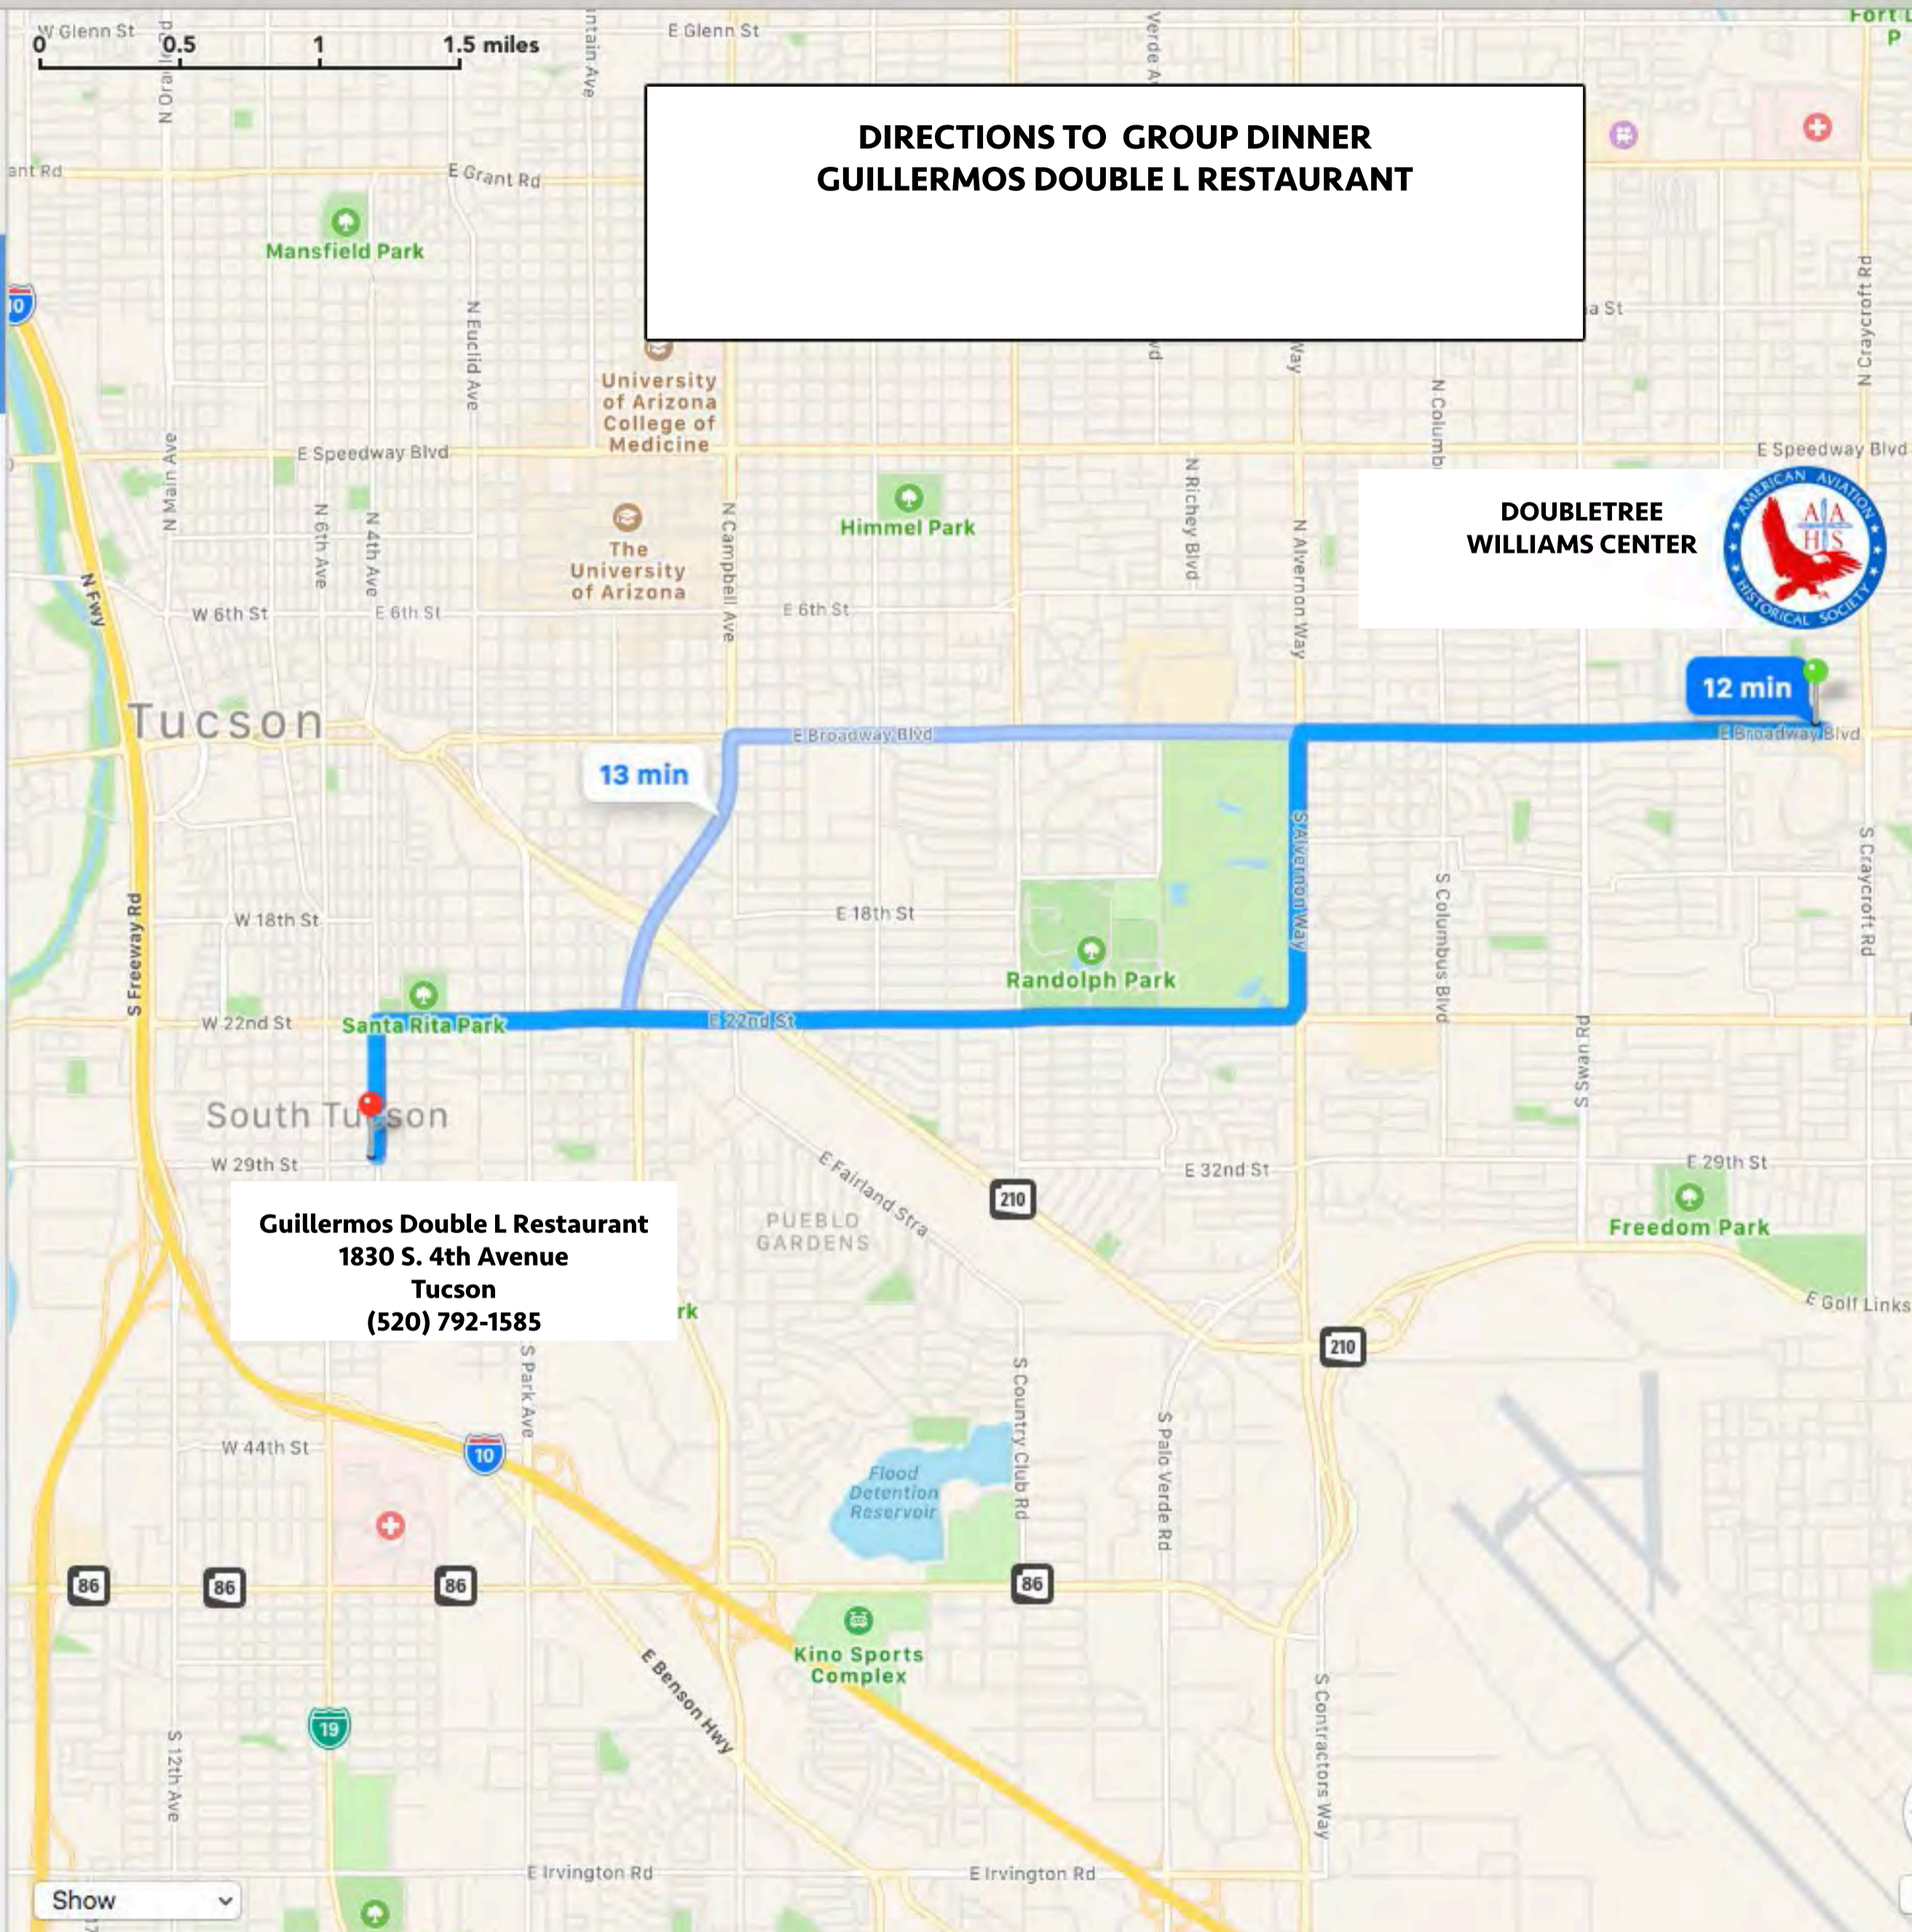

- DoubleTree Suites by Hilton Hotel Tucson - Williams Center
- 1.9 miles Turn left onto S Alvernon Way
- 1.0 miles Turn right onto E 22nd St
- 3.2 miles Turn left onto S 4th Ave
- 0.5 miles The destination is on your right
- Guillermo's Double L Restaurant

13 min
6.3 mi · E Broadway Blvd
Alternate route

DIRECTIONS TO GROUP DINNER GUILLERMOS DOUBLE L RESTAURANT

**DOUBLETREE
WILLIAMS CENTER**

12 min

13 min

Guillermos Double L Restaurant
1830 S. 4th Avenue
Tucson
(520) 792-1585

Show

Start: DoubleTree Suites by Hilton Tucson - Williams Center
End: Titan Missile Museum

Drive Walk Transit

33 min
29 mi · E 22nd St
Fastest route

DoubleTree Suites by Hilton Tucson - Williams Center

1.9 miles
Turn left onto S Alvernon Way

1.0 miles
Turn right onto E 22nd St

4.1 miles
Turn left onto S Freeway Rd

0.5 miles
Keep right to merge onto I-19 S toward Nogales

20 miles
Take exit 69 onto Duval Mine Rd

0.3 miles
Turn right onto W Duval Mine Rd toward Titan Missile Museum